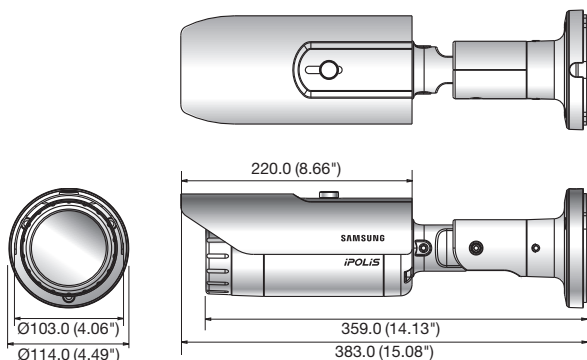

Dimensions

Unit : mm (inch)

	SNO-7082RN/P
VIDEO	
Imaging Device	1/3" 3.1M PS CMOS
Total Pixels	2,064(H) x 1,578(V)
Effective Pixels	2,052(H) x 1,536(V)
Scanning System	Progressive
Min. Illumination	Color : 0.7Lux (F1.2, 50IRE), 0.011Lux (Sens-up 60x) B/W : 0Lux (F1.2, 50IRE, IR LED on)
S / N Ratio	50dB
Video Output	CVBS : 1.0Vp-p / 75Ω composite, 704 x 480(N), 704 x 576(P), for installation
LENS	
Focal Length (Zoom Ratio)	3 ~ 8.5mm (2.8x) motorized varifocal
Max. Aperture Ratio	F1.2
Angular Field of View	H : 87.3°(Wide) ~ 31.2°(Tele) / V : 64.5°(Wide) ~ 23.4°(Tele)
Min. Object Distance	0.5m (1.64ft)
Focus Control	Manual / Simple focus / Day & Night
Lens Type	DC auto iris
Mount Type	Board-in type
OPERATIONAL	
IR LED	32ea
Viewable Length	30m (98.43ft)
Camera Title	Off / On (Displayed up to 15 characters)
Day & Night	Auto (ICR) / Color / B/W / External
Backlight Compensation	Off / BLC / HLC / WDR
Wide Dynamic Range	Off / On (96dB) 3M mode : 20fps, 2M mode : 30fps
Contrast Enhancement	SSDR (Samsung Super Dynamic Range) (Off / On)
Digital Noise Reduction	SSNR3 (2D+3D noise filter) (Off / On)
Motion Detection	Off / On (4 rectangular zones)
Privacy Masking	Off / On (1ea 4 point polygonal + 16ea rectangular zones)
Sens-up (Frame Integration)	Off / Auto (2x ~ 60x)
Gain Control	Off / Low / Medium / High
White Balance	ATW / AWC / Manual / Indoor / Outdoor
Electronic Shutter Speed	Auto / A.FLK / Manual (1/30 ~ 12,000sec)
Flip / Mirror	Off / On
Intelligent Video Analytics	Audio detection, Face detection, Tampering, Virtual line, Enter / Exit, Appear / Disappear
Alarm I/O	Digital 1 / 1 (Relay)
Alarm Triggers	Motion detection, Video analytics, Sensor input
Alarm Events	File upload via FTP and E-mail, Notification via E-mail, TCP, Local storage (SD/SDHC) recording at network disconnected
NETWORK	
Ethernet	RJ-45 (10/100BASE-T)
Video Compression Format	H.264 (MPEG-4 part 10/AVC), MJPEG
Resolution	3M mode - 2048 x 1536, 1920 x 1080, 1600 x 1200, 1280 x 1024, 1280 x 960, 1280 x 720, 1024 x 768, 800 x 600, 800 x 450, 640 x 480, 640 x 360, 320 x 240, 320 x 180 2M mode - 1920 x 1080, 1280 x 1024, 1280 x 960, 1280 x 720, 1024 x 768, 800 x 600, 800 x 450, 640 x 480, 640 x 360, 320 x 240, 320 x 180
Max. Framerate	3M mode - H.264 : Max. 20fps at all resolutions MJPEG : 800 x 600 ~ 320 x 180 - 20fps, 1024 x 768 ~ 1920 x 1080 - 15fps 2048 x 1536 - 10fps 2M mode - H.264 : Max. 30fps at all resolutions MJPEG : 800 x 600 ~ 320 x 180 - 30fps, 1024 x 768 ~ 1920 x 1080 - 15fps
Smart Codec	Yes (Area based method)
Video Quality Adjustment	H.264 : Compression level, Target bitrate level control, MJPEG : Quality level control
Bitrate Control Method	H.264 : CBR or VBR, MJPEG : VBR
Streaming Capability	Multiple streaming (Up to 6 profiles)
Audio I/O	Mic / Line in, Line out
Audio Compression Format	G.711, G.726
Audio Communication	Bi-directional audio
IP	IPv4, IPv6
Protocol	TCP/IP, UDP/IP, RTP(UDP), RTP(TCP), RTSP, NTP, HTTP, HTTPS, SSL, DHCP, PPPoE, FTP, SMTP, ICMP, IGMP, SNMPv1/v2c/v3(MIB-2), ARP, DNS, DDNS, QoS, UPnP
Security	HTTPS(SSL) login authentication, Digest login authentication IP address filtering, User access log, 802.1x authentication
Streaming Method	Unicast / Multicast
Max. User Access	10 users at unicast mode
Memory Slot	SD/SDHC memory slot (4GB included)
ONVIF Conformance	Yes (Profile S)
Webpage Language	English, French, German, Spanish, Italian, Chinese, Korean, Russian, Japanese, Swedish, Danish, Portuguese, Turkish, Polish, Czech, Rumanian, Serbian, Dutch, Croatian, Hungarian, Greek, Norwegian, Finnish
Web Viewer	Supported OS : Windows XP / VISTA / 7, MAC OS X 10.7 or higher Supported Browser : Internet explorer 7.0 or higher, Firefox 9.0 or higher, Chrome 15.0 or higher, Safari 5.1 or higher
Central Management Software	SmartViewer, SSM (Samsung Security Manager)
ENVIRONMENTAL	
Operating Temperature / Humidity	24V AC : -50°C ~ +55°C (-58°F ~ +131°F) / Less than 90% RH (Heater on) 12V DC, PoE : -10°C ~ +55°C (+14°F ~ +131°F) / Less than 90% RH (Heater off)
Storage Temperature / Humidity	-30°C ~ +60°C (-22°F ~ +140°F) / Less than 90% RH
Ingress Protection	IP66
Vandal Resistance	IK10
ELECTRICAL	
Input Voltage / Current	12V DC, 24V AC, PoE (IEEE802.3af class3)
Power Consumption	Max. 12.95W (12V DC, 24V AC, PoE (Class3) - Heater off), Max. 18.5W (24V AC - Heater on) * Heater works at AC input only
MECHANICAL	
Color / Material	Dark gray / Metal
Dimensions (WxHxD)	Ø114.0 x 383.0mm (Ø4.49" x 15.08")
Weight	1.73Kg (3.81 lb)